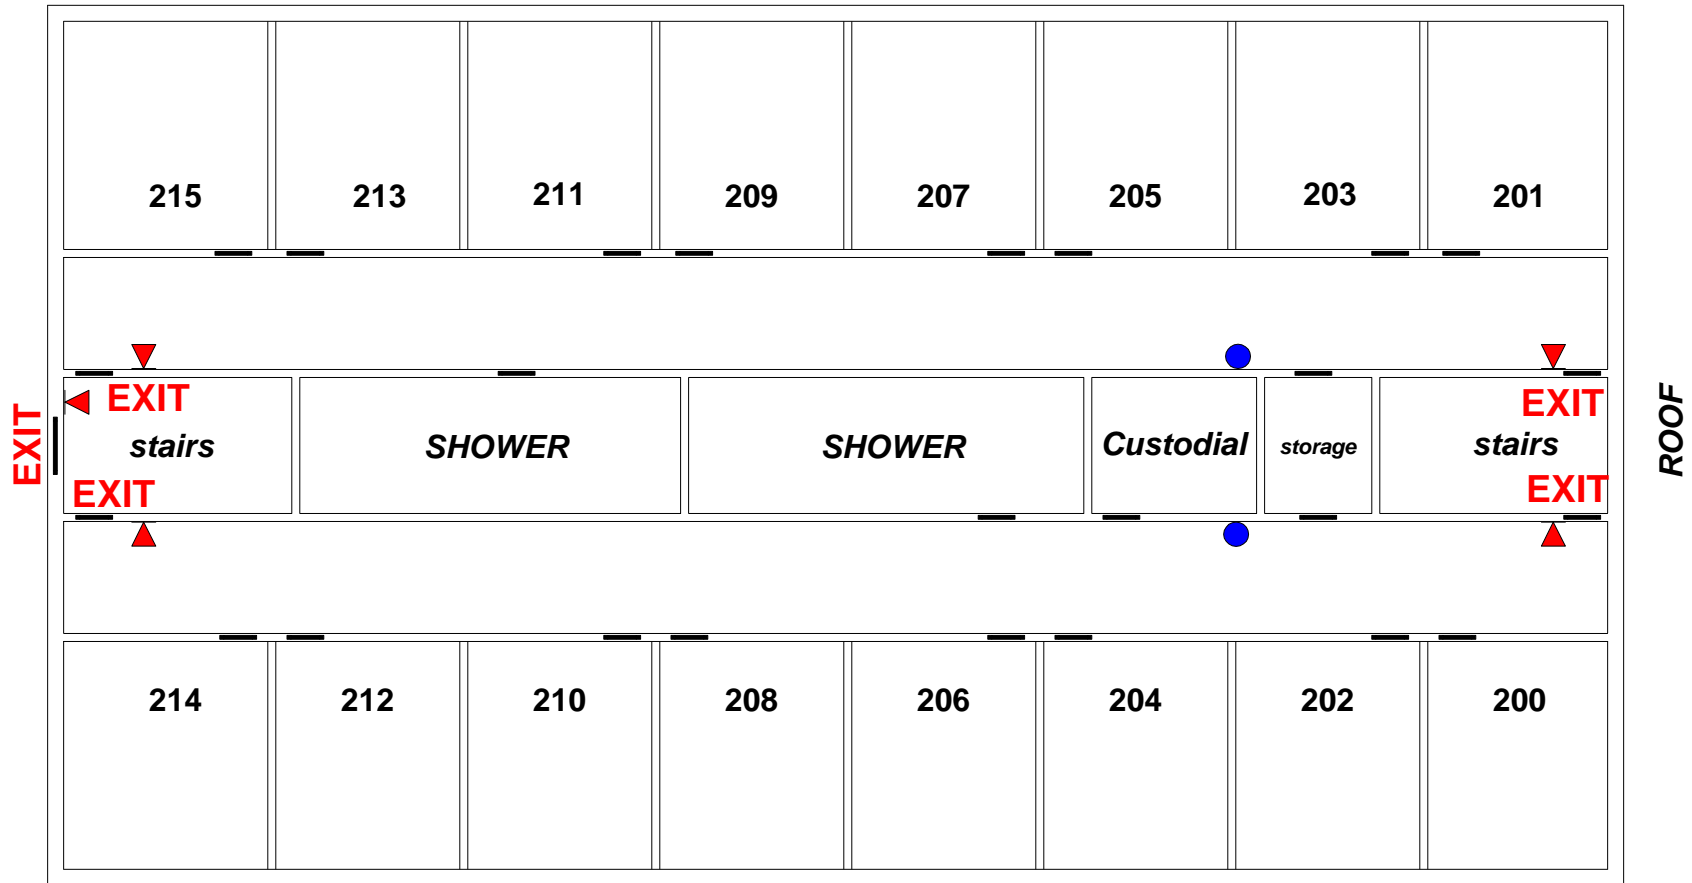

# JUNIATA COLLEGE TERRACE HALL 2nd FLOOR

*Campus*

*Parking Lot*

KEY		
●	extinguisher	▲
—	doorway	▲
		pull stations