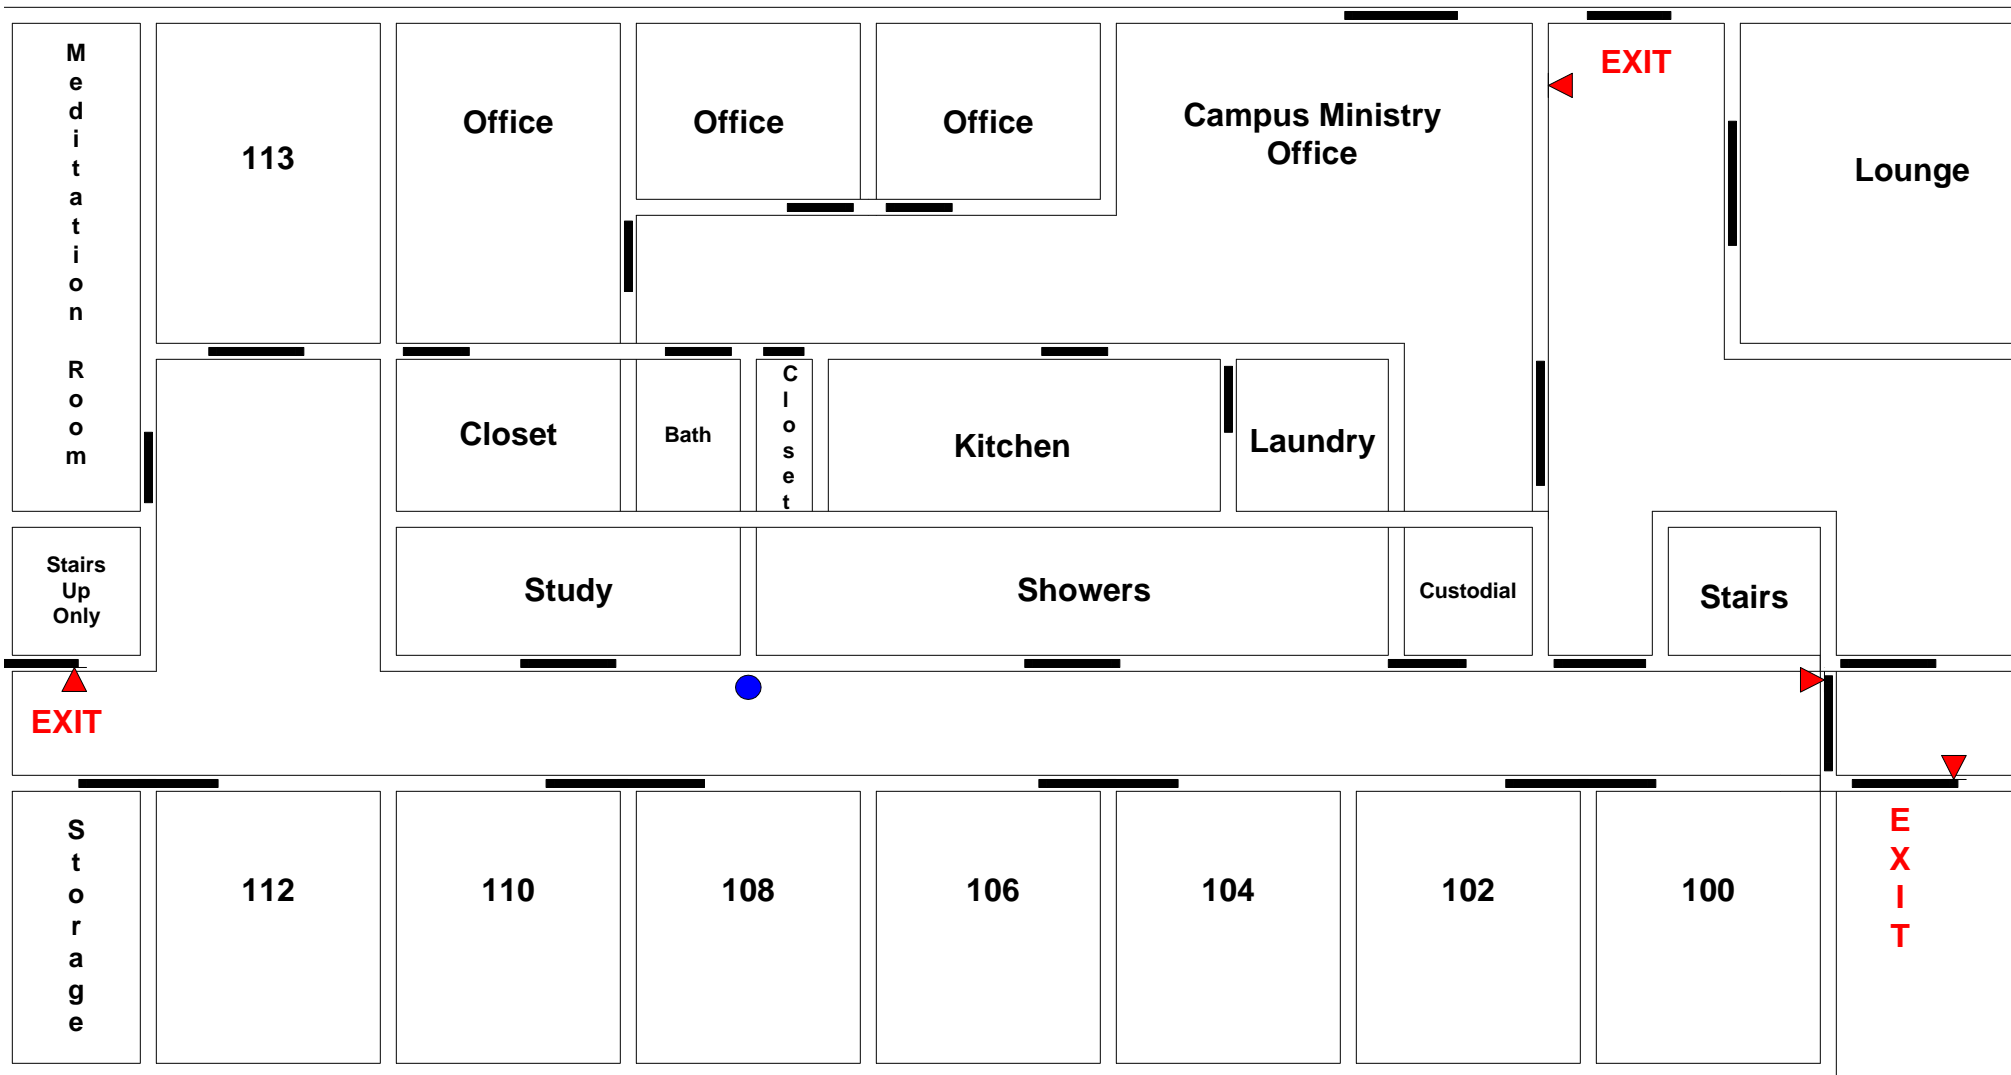

Juniata College Terrace Hall 1st Floor

KEY		
● extinguisher		▲ pull stations
— doorway		